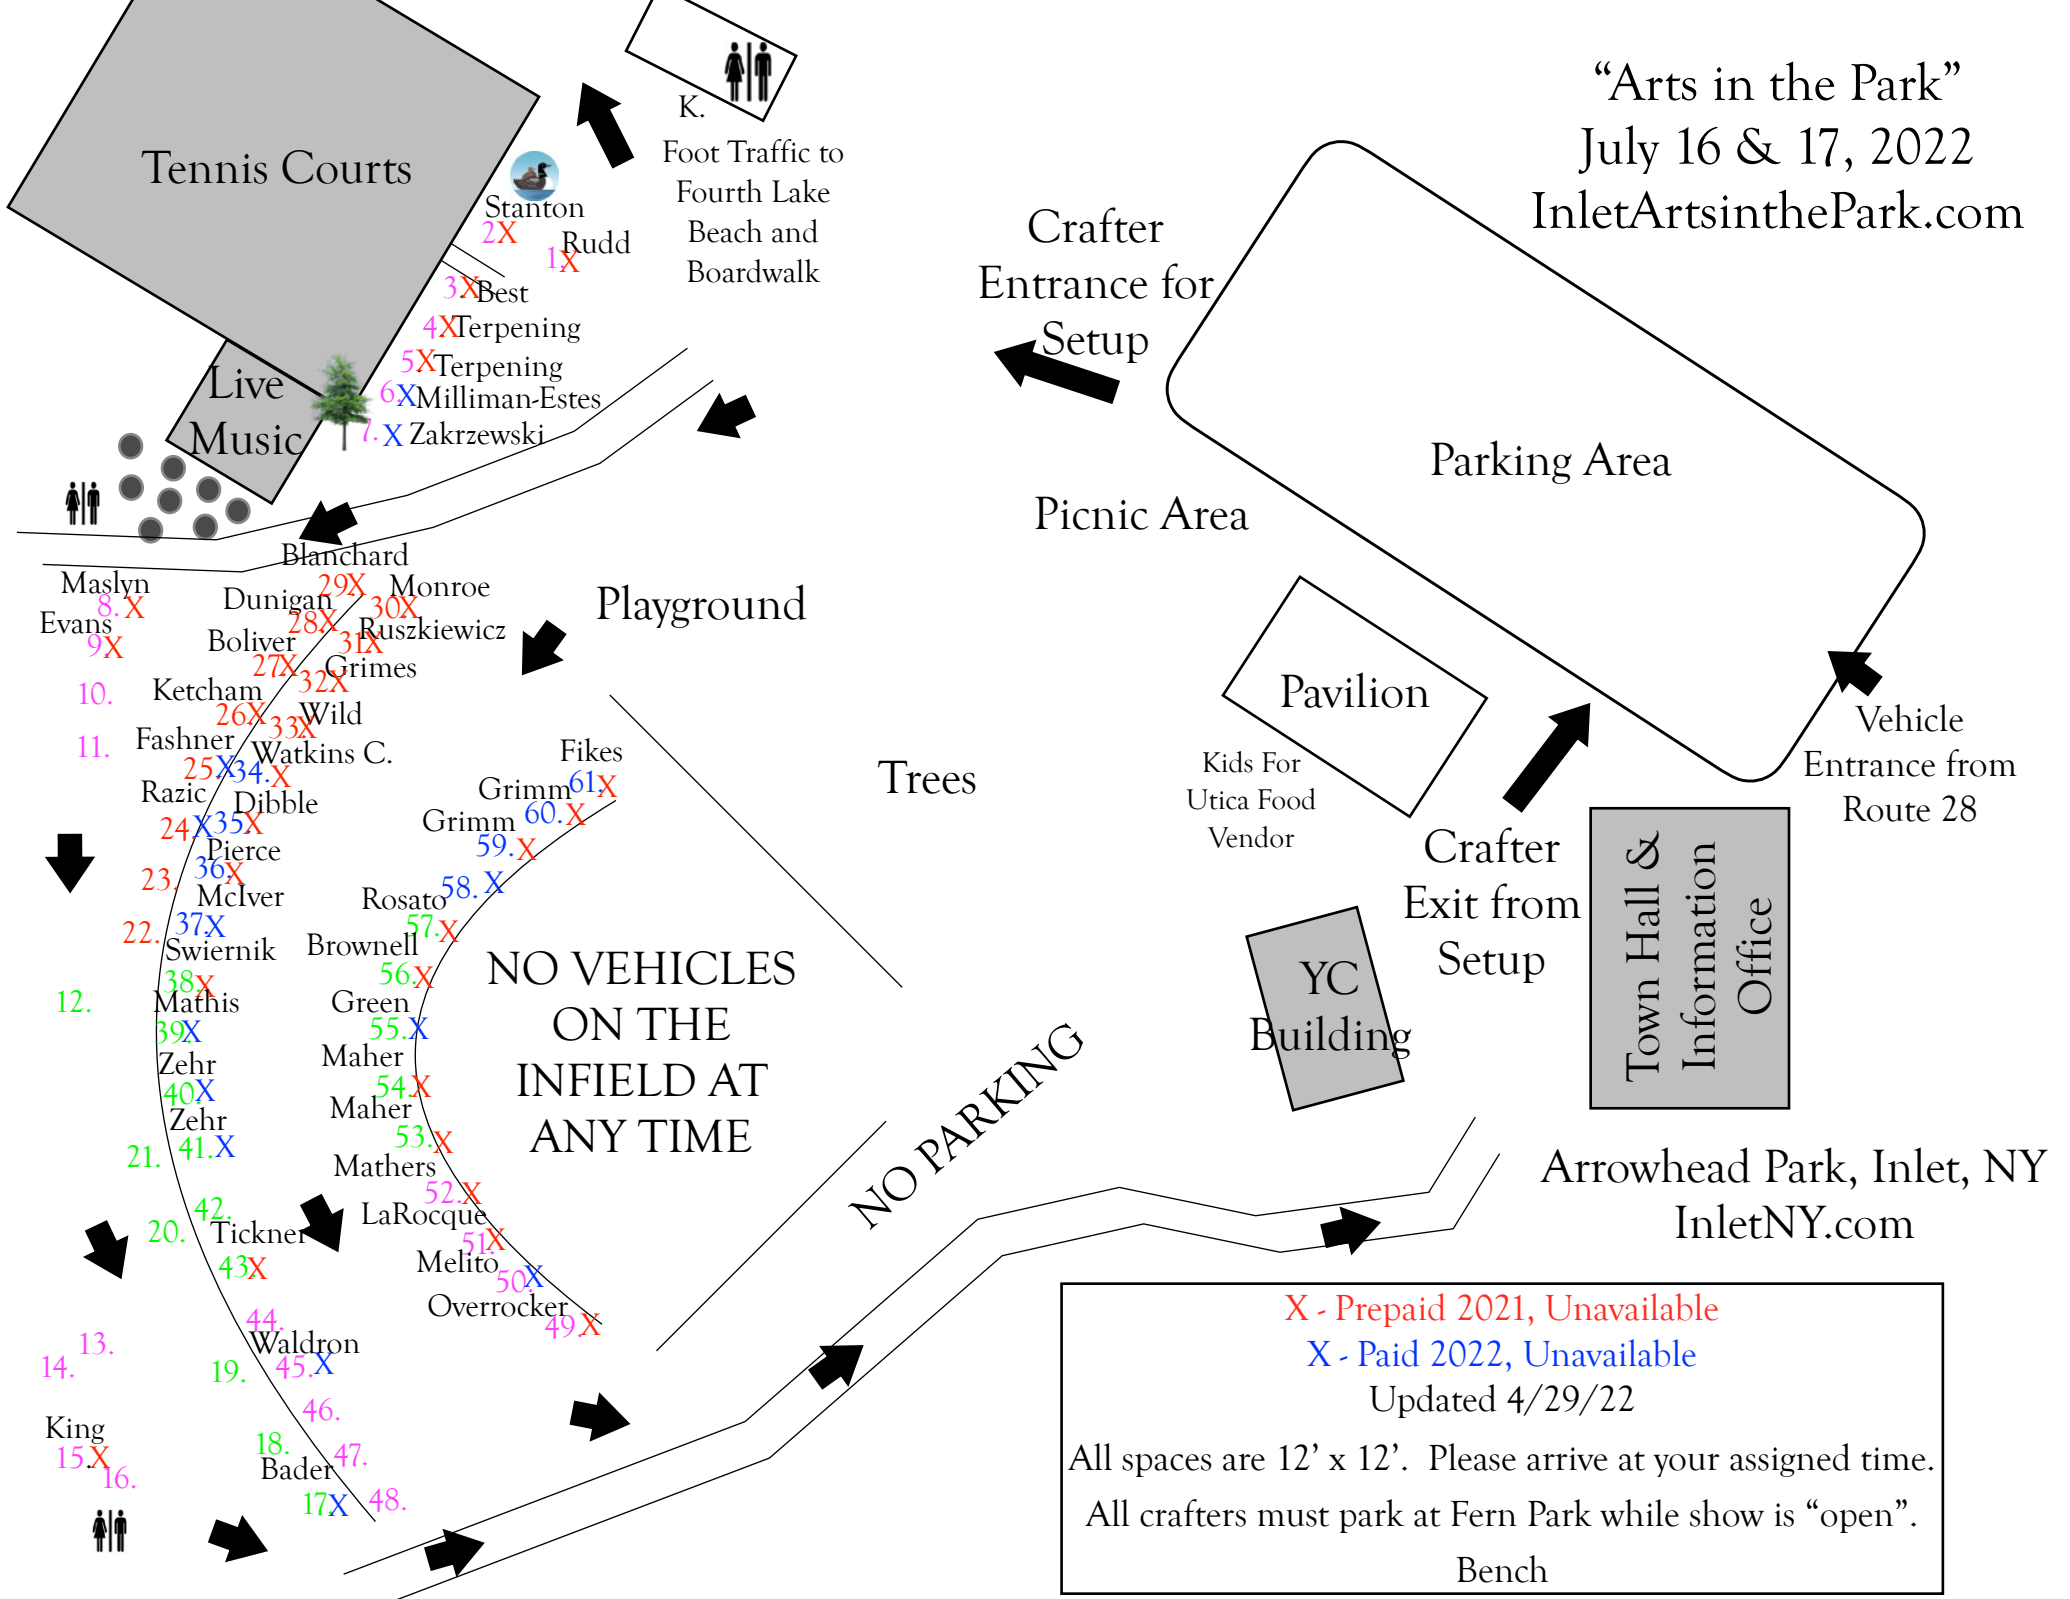

**“Arts in the Park”**  
 July 16 & 17, 2022  
[InletArtsinthePark.com](http://InletArtsinthePark.com)

Tennis Courts

Live Music

Playground

Picnic Area

Parking Area

Pavilion

Kids For Utica Food Vendor

Crafter Exit from Setup

Town Hall & Information Office

Arrowhead Park, Inlet, NY  
[InletNY.com](http://InletNY.com)

**NO VEHICLES ON THE INFIELD AT ANY TIME**

**NO PARKING**

Trees

Crafter Entrance for Setup

Vehicle Entrance from Route 28

**X - Prepaid 2021, Unavailable**  
**X - Paid 2022, Unavailable**  
 Updated 4/29/22

All spaces are 12' x 12'. Please arrive at your assigned time.  
 All crafters must park at Fern Park while show is "open".

Bench

K.  
 Foot Traffic to Fourth Lake Beach and Boardwalk

- Maslyn 8.X
- Evans 9.X
- 10.
- 11.
- 12.
- 13.
- 14.
- 15.X
- 16.
- 17.X
- 18.
- 19.
- 20.
- 21.
- 22.
- 23.
- 24.
- 25.X
- 26.X
- 27.X
- 28.X
- 29.X
- 30.X
- 31.X
- 32.X
- 33.X
- 34.X
- 35.X
- 36.X
- 37.X
- 38.X
- 39.X
- 40.X
- 41.X
- 42.
- 43.X
- 44.
- 45.X
- 46.
- 47.
- 48.
- 49.X
- 50.X
- 51.X
- 52.X
- 53.X
- 54.X
- 55.X
- 56.X
- 57.X
- 58.X
- 59.X
- 60.X
- 61.X