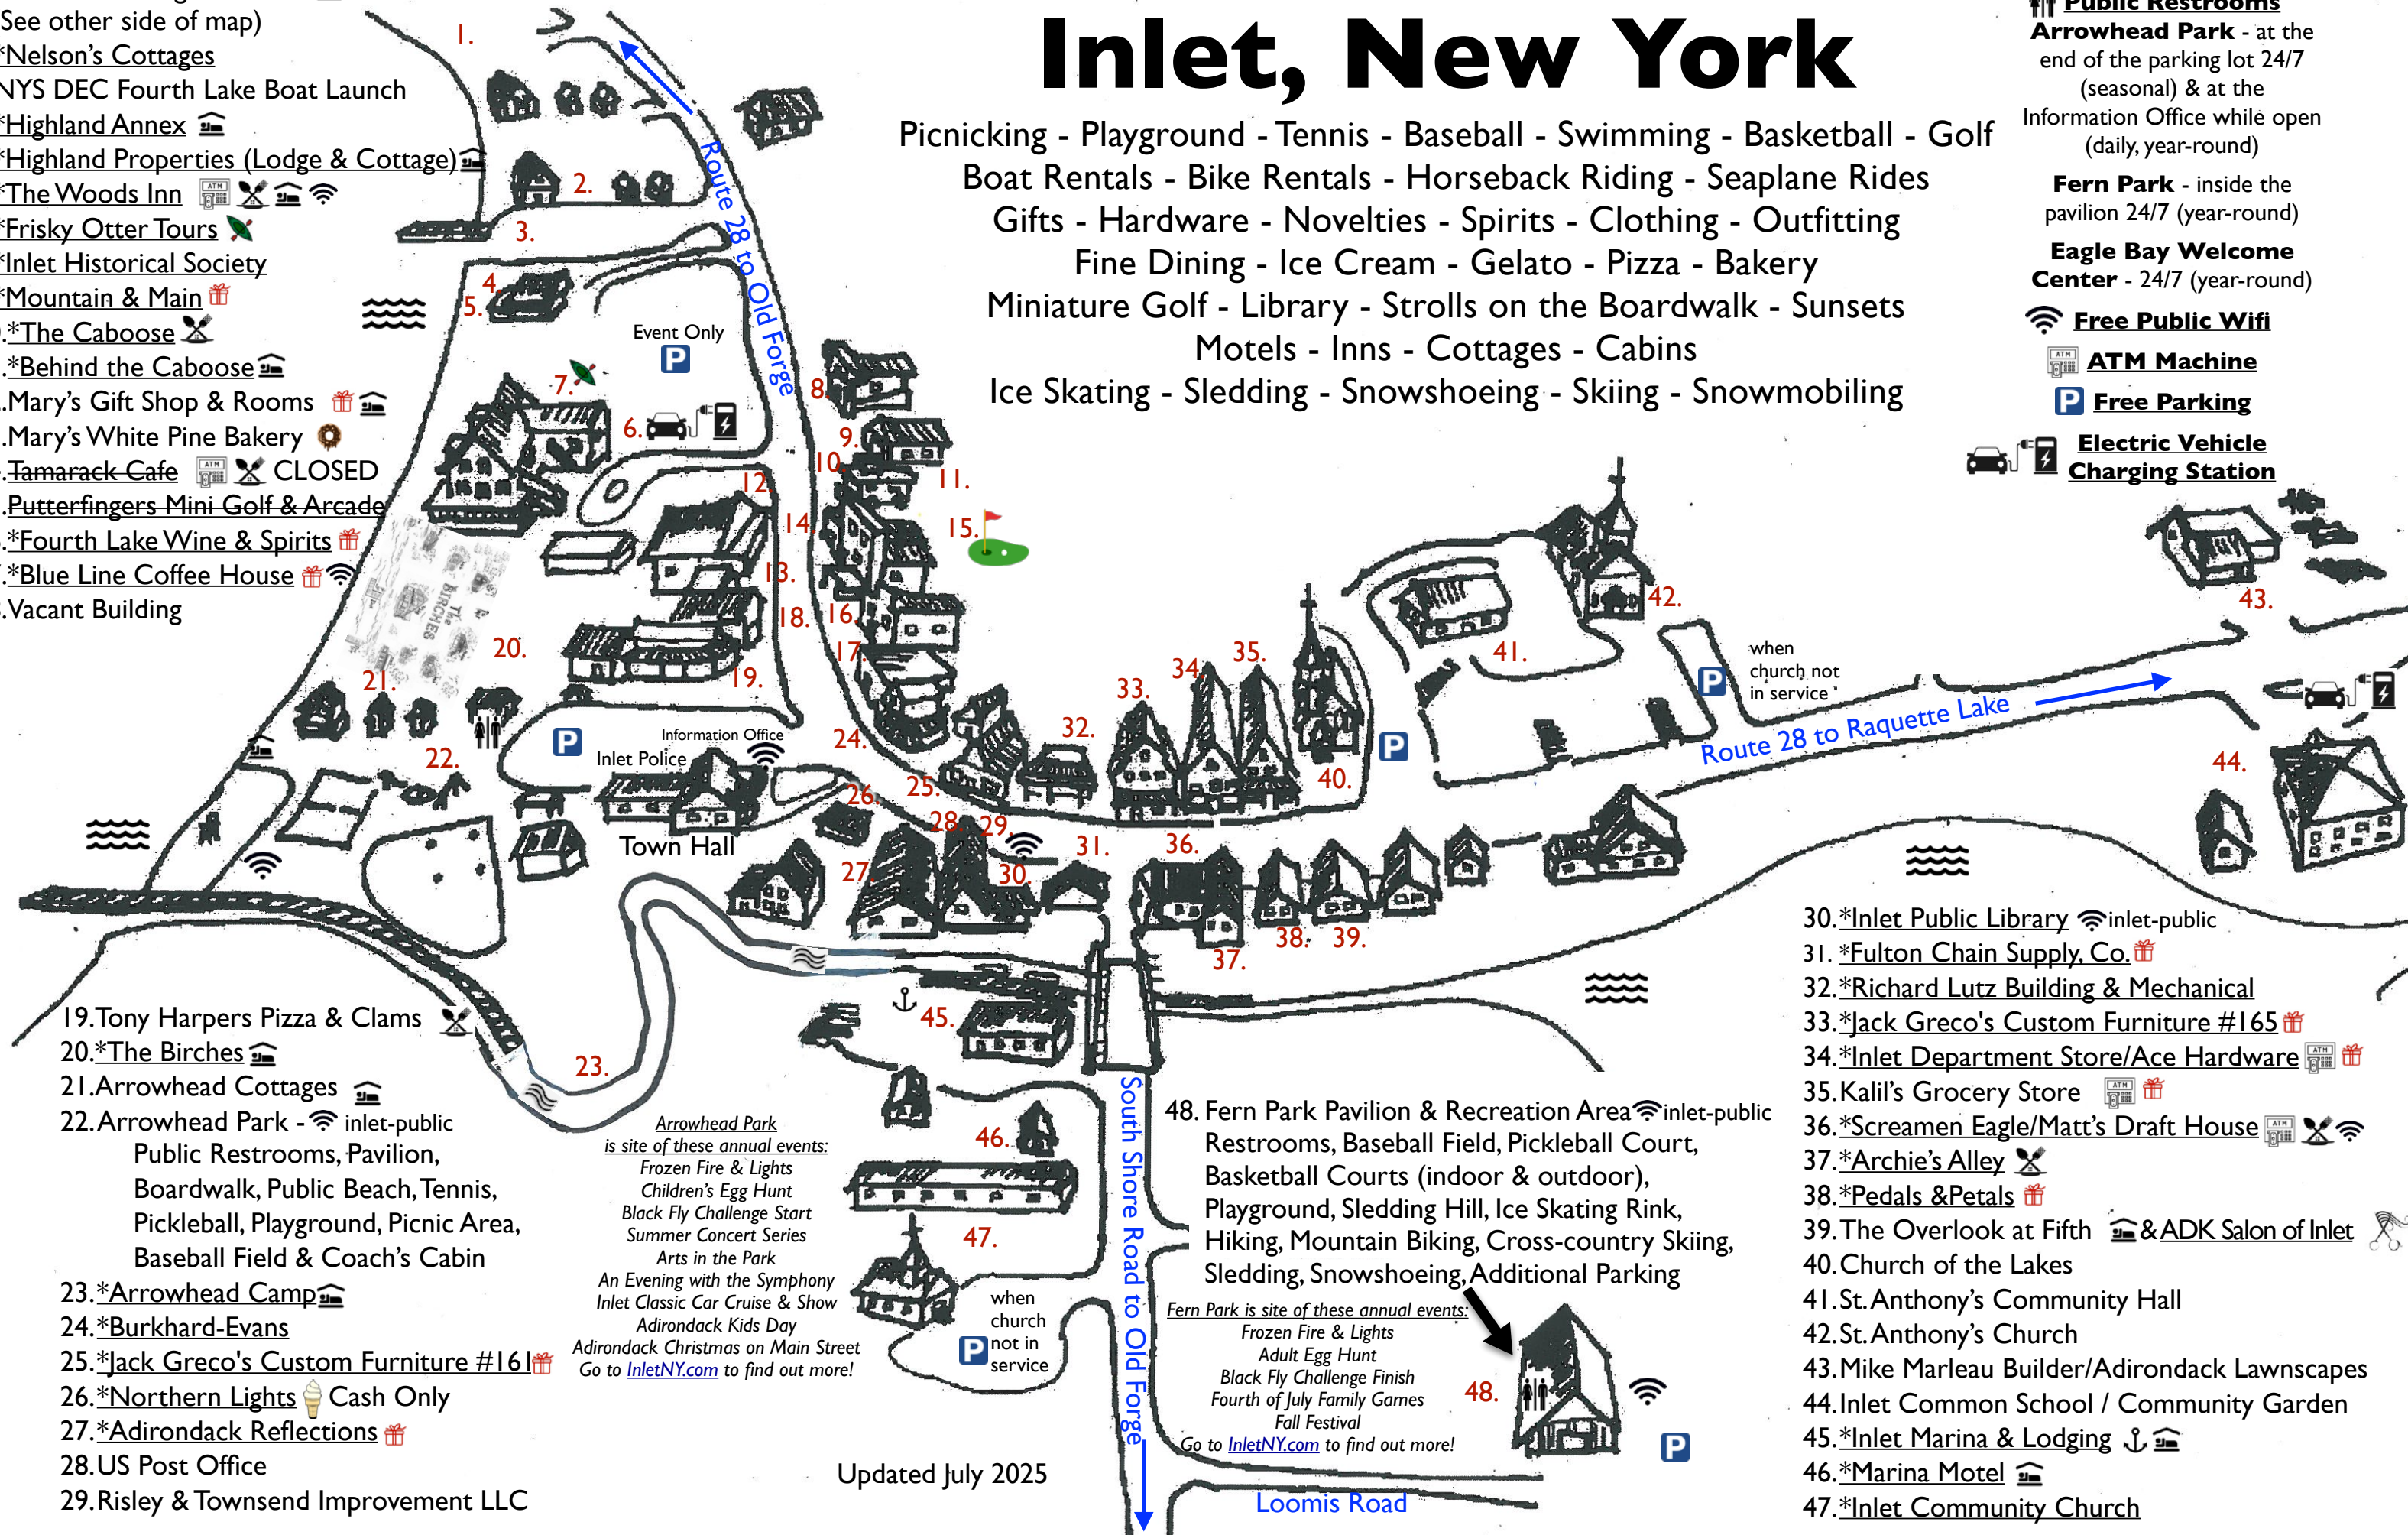

19. Tony Harpers Pizza & Clams
20. *The Birches
21. Arrowhead Cottages
22. Arrowhead Park - Public Restrooms, Pavilion, Boardwalk, Public Beach, Tennis, Pickleball, Playground, Picnic Area, Baseball Field & Coach's Cabin
23. *Arrowhead Camp
24. *Burkhard-Evans
25. *Jack Greco's Custom Furniture #161
26. *Northern Lights Cash Only
27. *Adirondack Reflections
28. US Post Office
29. Risley & Townsend Improvement LLC

Arrowhead Park is site of these annual events:
Frozen Fire & Lights
Children's Egg Hunt
Black Fly Challenge Start
Summer Concert Series
Arts in the Park
An Evening with the Symphony
Inlet Classic Car Cruise & Show
Adirondack Kids Day
Adirondack Christmas on Main Street
Go to InletNY.com to find out more!

Fern Park is site of these annual events:
Frozen Fire & Lights
Adult Egg Hunt
Black Fly Challenge Finish
Fourth of July Family Games
Fall Festival
Go to InletNY.com to find out more!

Updated July 2025

30. *Inlet Public Library
31. *Fulton Chain Supply, Co.
32. *Richard Lutz Building & Mechanical
33. *Jack Greco's Custom Furniture #165
34. *Inlet Department Store/Ace Hardware
35. Kalil's Grocery Store
36. *Screamers Eagle/Matt's Draft House
37. *Archie's Alley
38. *Pedals & Petals
39. The Overlook at Fifth & ADK Salon of Inlet
40. Church of the Lakes
41. St. Anthony's Community Hall
42. St. Anthony's Church
43. Mike Marleau Builder/Adirondack Lawnsapes
44. Inlet Common School / Community Garden
45. *Inlet Marina & Lodging
46. *Marina Motel
47. *Inlet Community Church